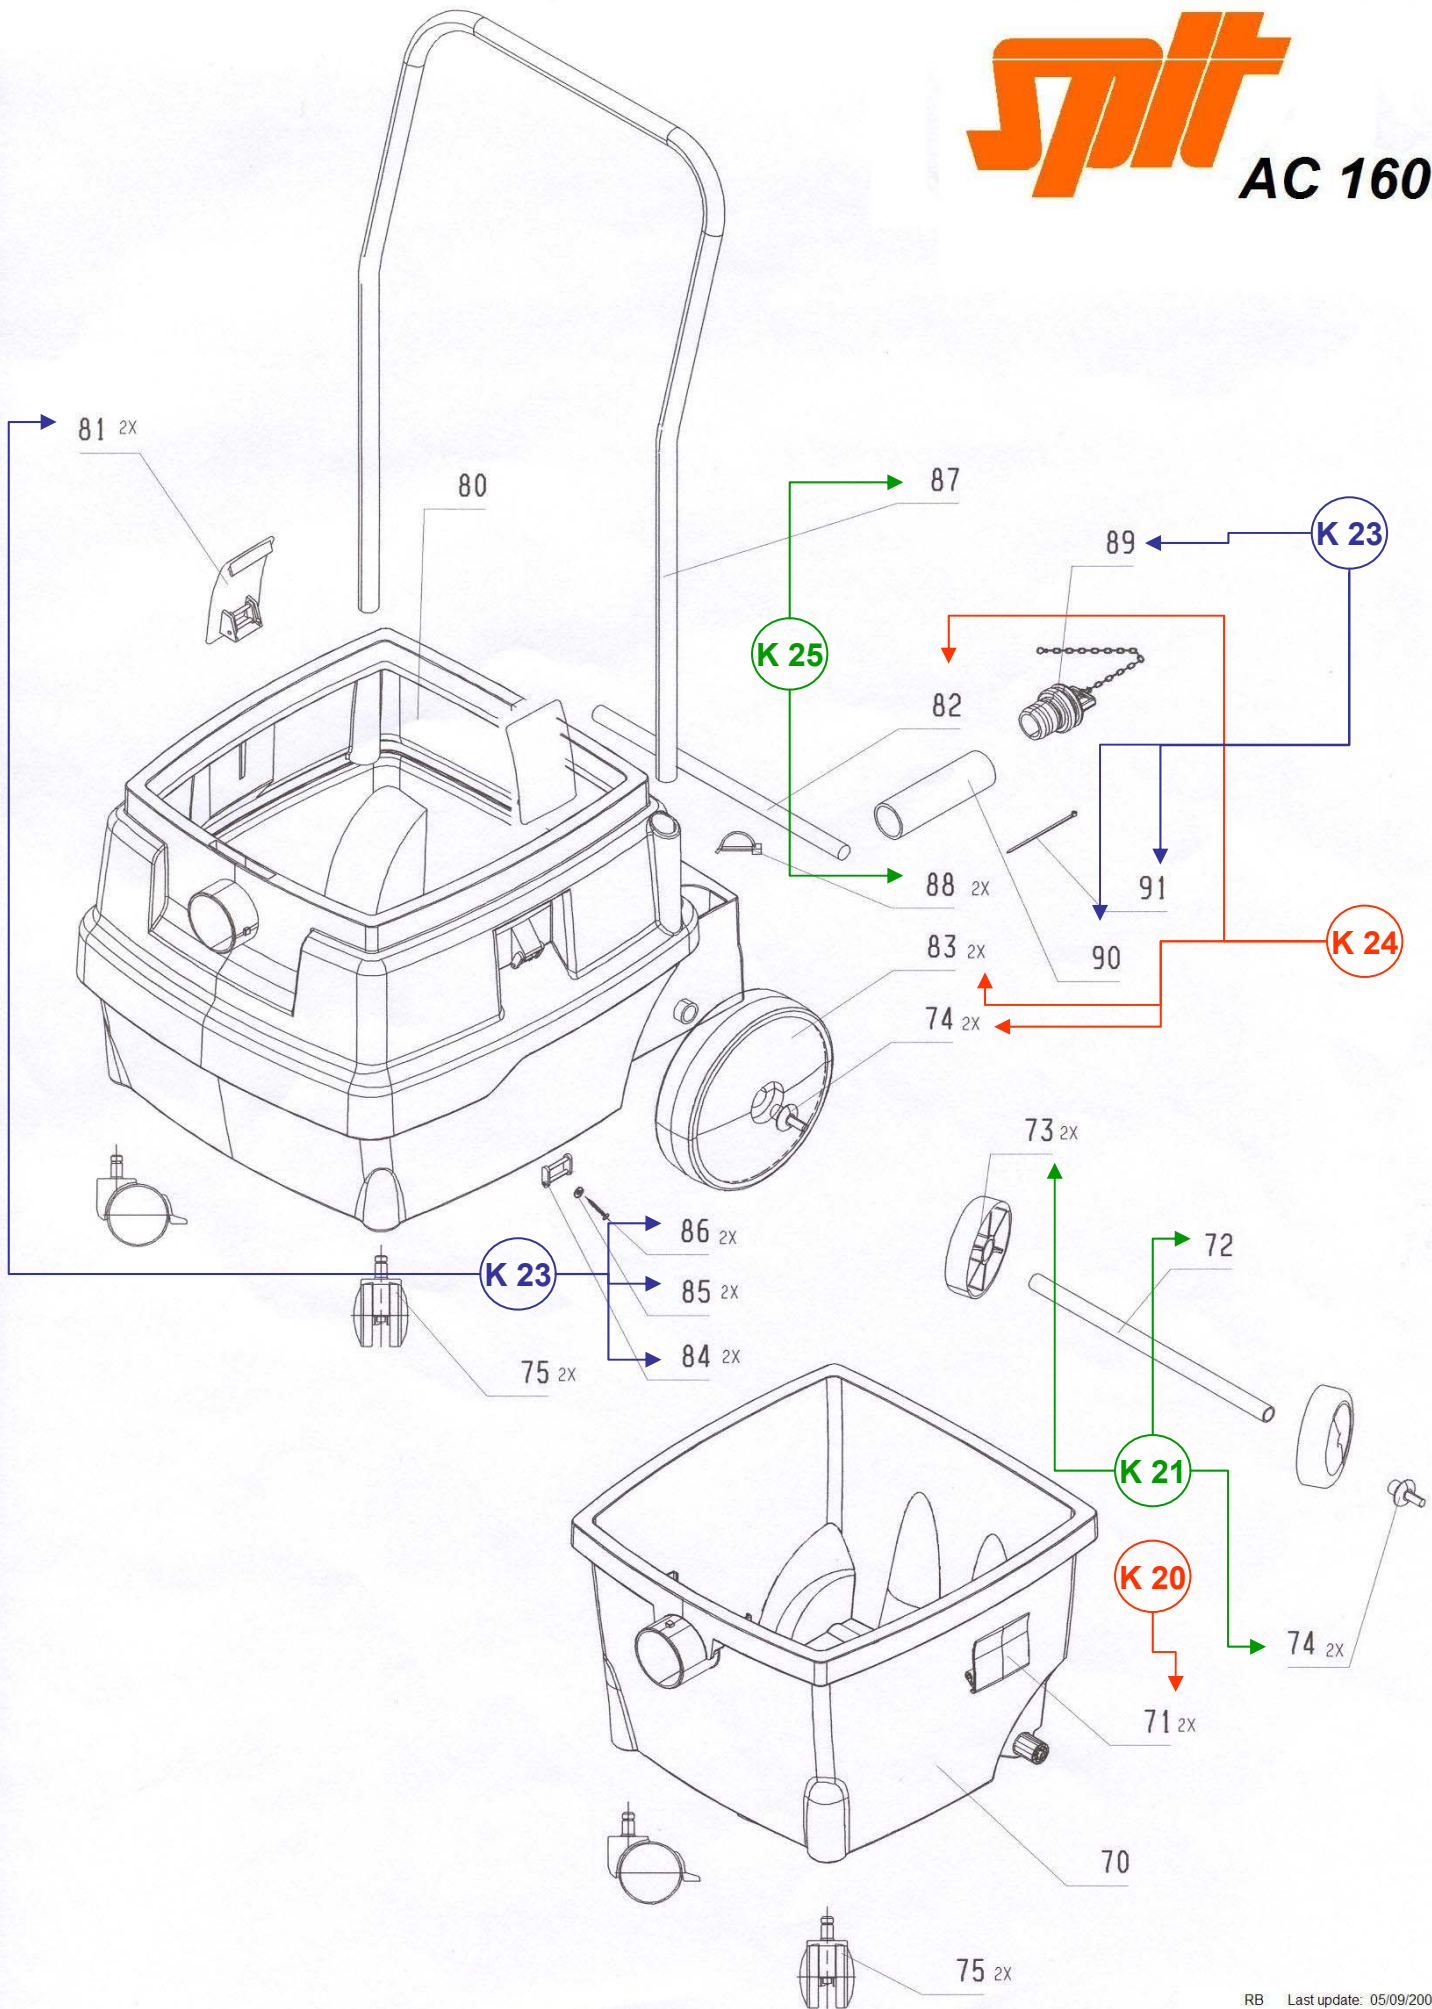

split

AC 1600

split

AC 1600

split

AC 1600

split AC 1600