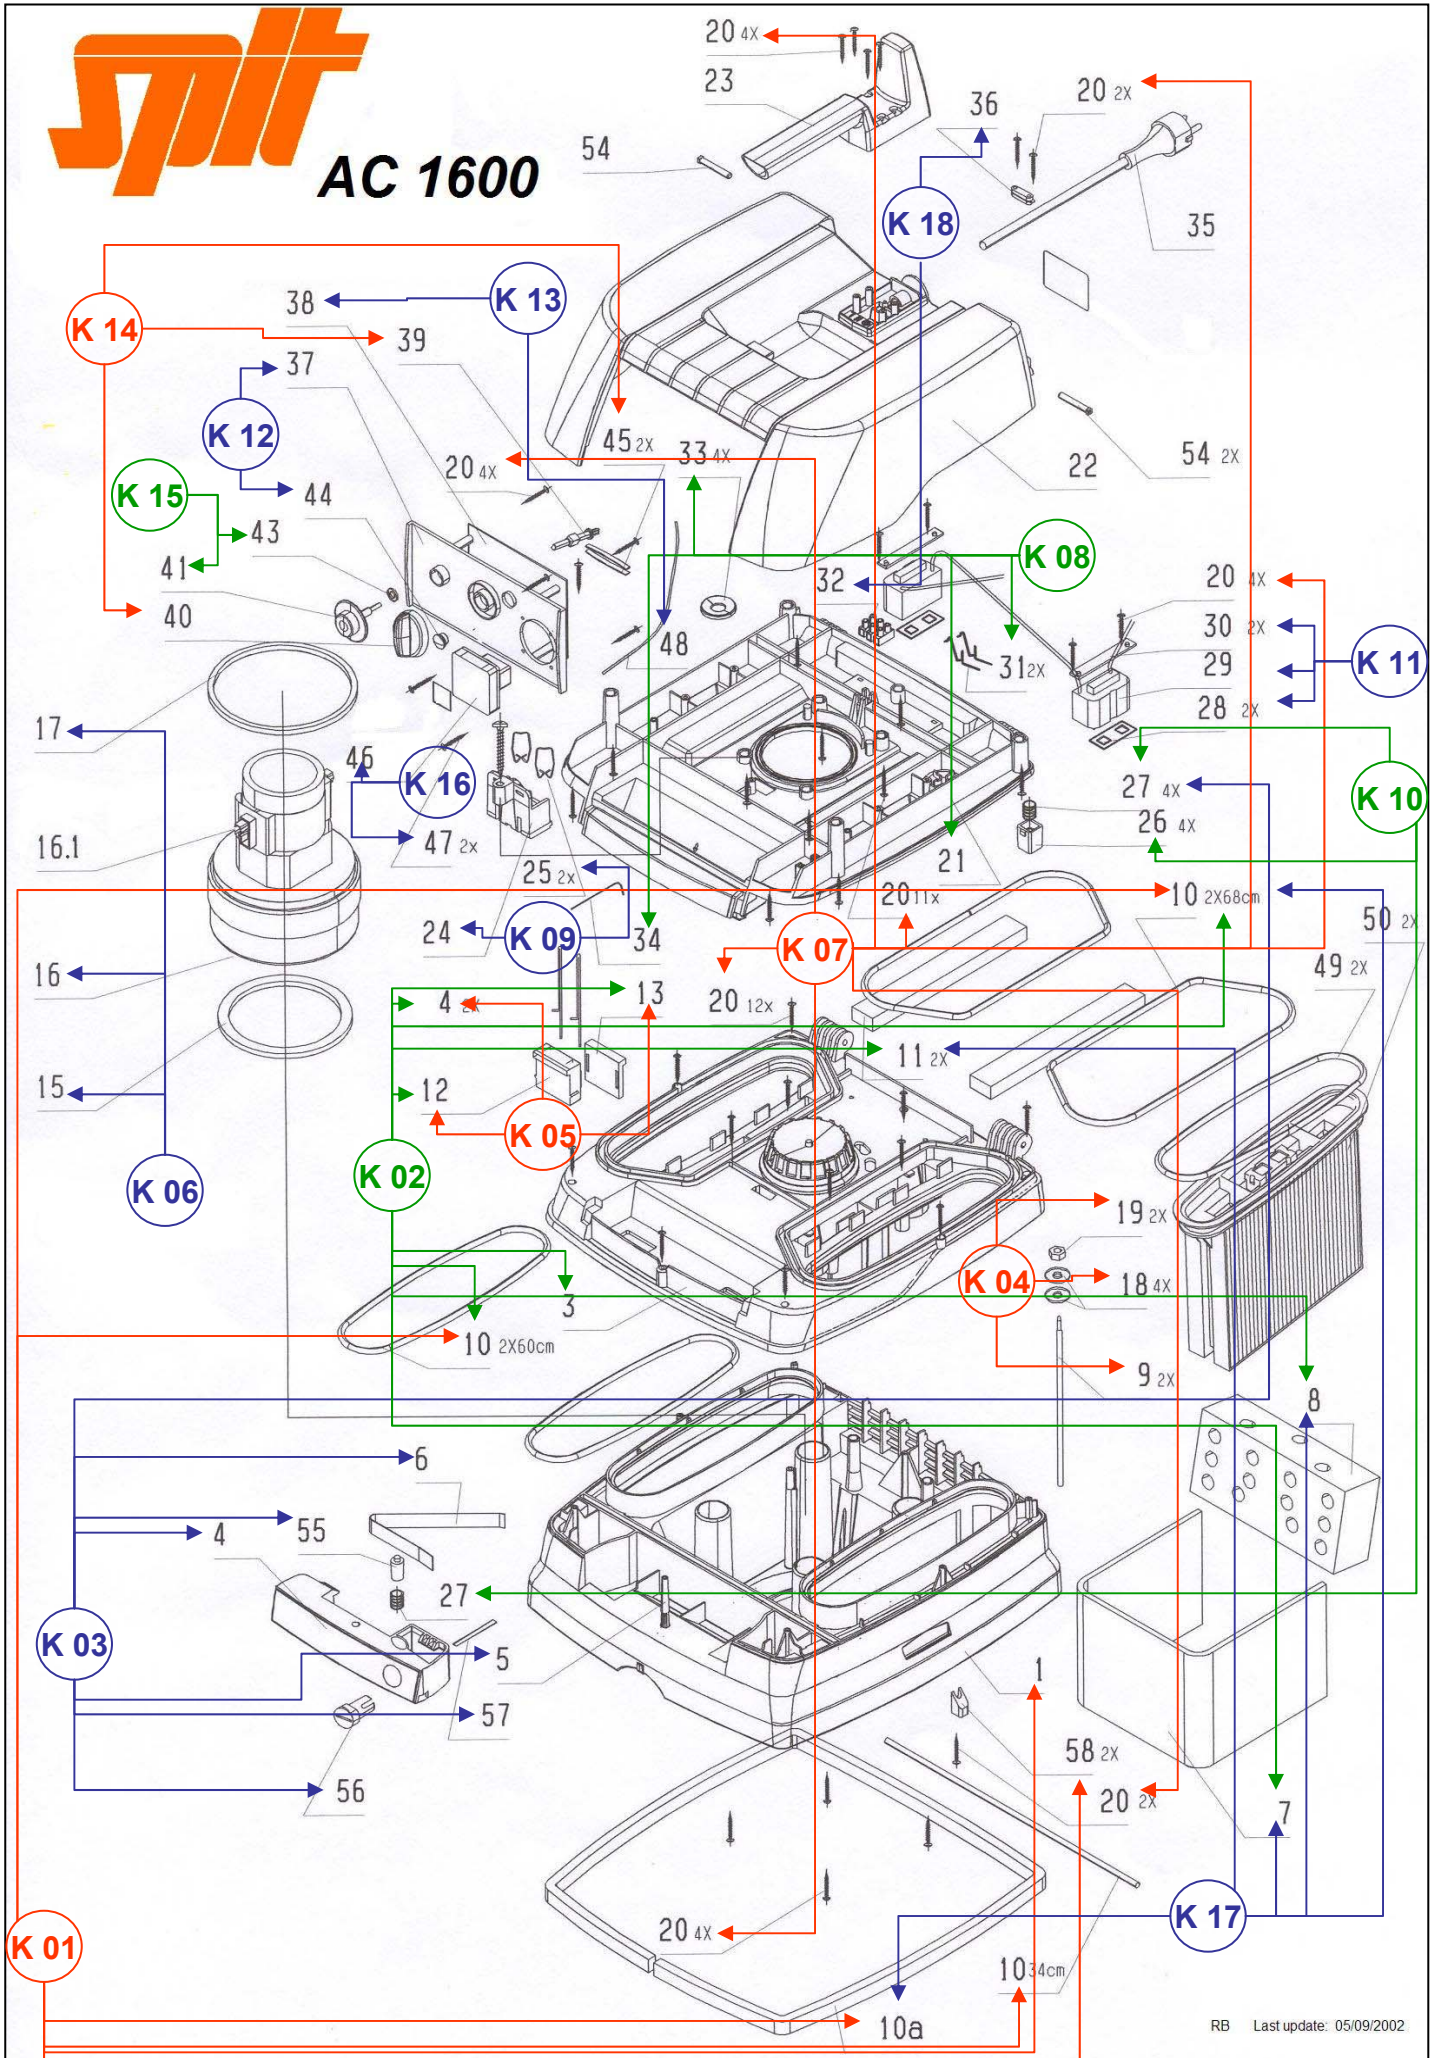

split

AC 1600

split

AC 1600

split

AC 1600

split AC 1600